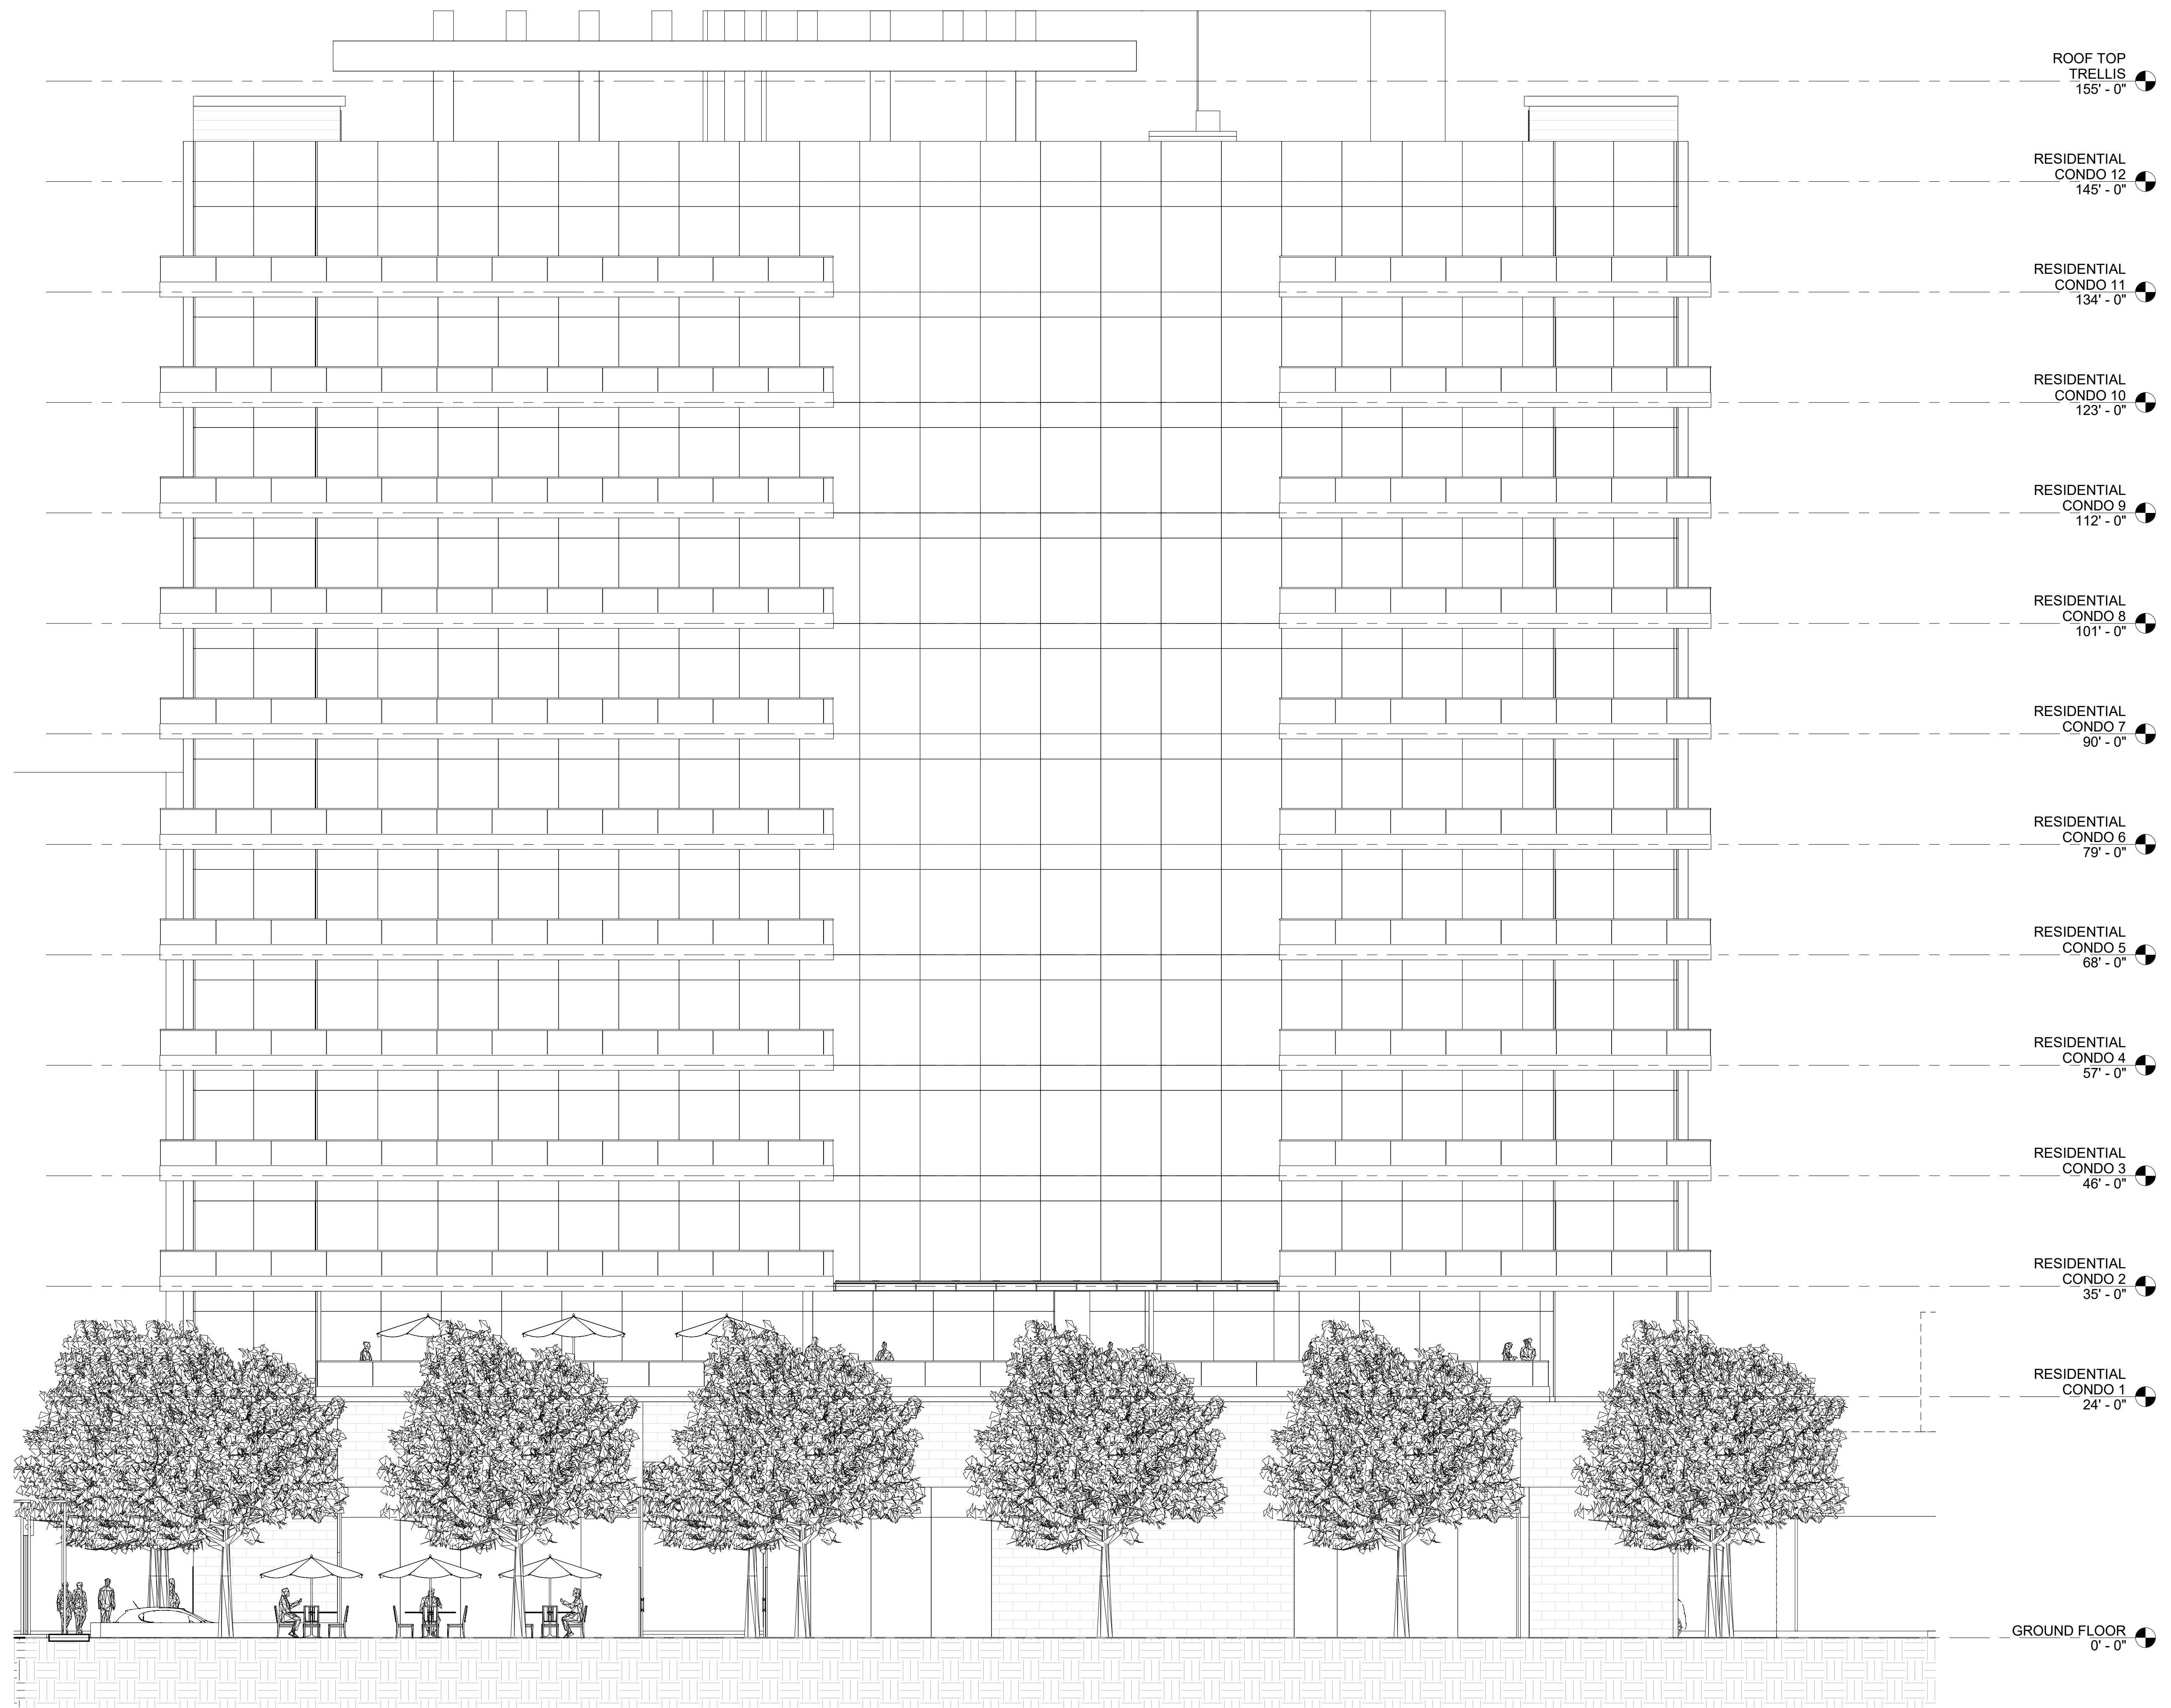

" THE BERETANIA "

FEASIBILITY STUDY FOR NEW BUILDING

February 03, 2023

QUEEN LILI'UOKALANI TRUST

PROPOSED BUILDING

PERSPECTIVE VIEW

PROPOSED VIEW

NORTH ELEVATION

EAST ELEVATION